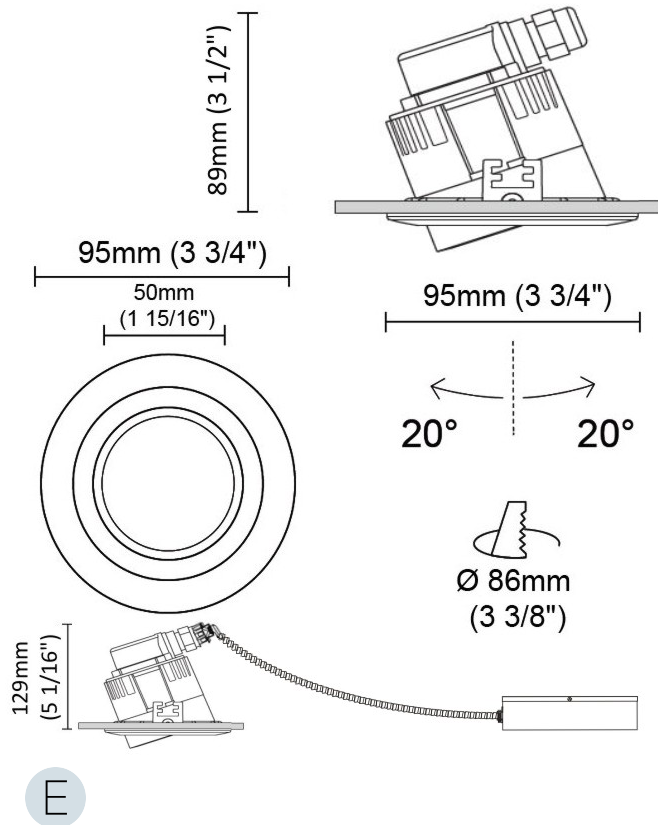

Series: Dixit
Subseries: Dixit RA8
Brand: Ivela
Division: Exterior
Mounting Type: Recessed
Mounting Location: Ceiling
Subcategory: Downlight

PHYSICAL

Shape: Round
Diameter (mm): 95
Diameter (in): 3 3/4
Height (mm): 89
Height (in): 3 1/2
Min. Recessing Depth (mm): 129
Min. Recessing Depth (in): 5 1/16
Light Distribution: Adjustable / Direct
Weight (kg): 0.7
Weight (lbs): 1.54
Diffuser: Clear Polycarbonate
Fixture Finish: MWH
Fixture Material: Aluminum Die Cast
Cut-out Measurements: 86mm / 3 3/8"

ELECTRICAL

Lamp Type: LED
Total Output Wattage (W): 12
Dimming: Tri-Mode (Non-Dimming and Phase Dimming (120Vac only) and 0-10V Dimming)
Driver Included: No
Driver Location: Recessed Housing
Driver Type: Constant Current - Universal
Driver Class: Class 2
Housing: See Components
Input Voltage (V): 120 - 277
Constant Current (MA): 350

LED

Number of LEDs: 1
Color Temperature (°K): 2700 / 3000
Max. Delivered Lumen (lm): 1447
Nominal Lumen (lm): 1650
CRI: >80 CRI
Efficiency (%): 87.7
Lamp Life (hrs): 50000
Upon Request: 3500K upon request

OPTICAL

Reflector: Mirror-metallized thermoplastic material
Optic: 26
Beam Angle: Symmetric
Adjustability: Tilt ±20°
Upon Request: Optics 45° (mirror-metallized) / 65° (white)

RATINGS AND CERTIFICATIONS

Certified By: Certified for North American Standards
IP rating: IP66
IK Rating: IK08
Clear Rating: 10

© 2024, T 1800-388-3382, F 416-247-9319, www.zaneen.com