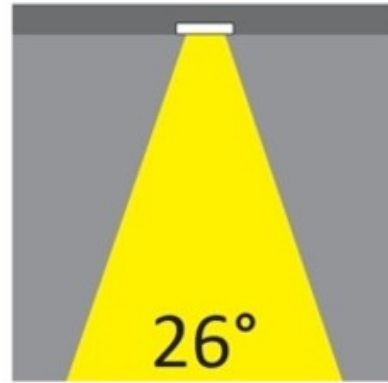

DIXIT RA8 RECESSED

E56103-

PROJECT	
TYPE	
SPECIFIER	
QUANTITY	
DATE	

26°

Dimming	DP	DV	Order Example	K°	
	Phase	0-10V			L5XXXXXX-DV-30K
Color Temperature	27K	30K	0-10V	K°	
	2700K	3000K			3000K

E